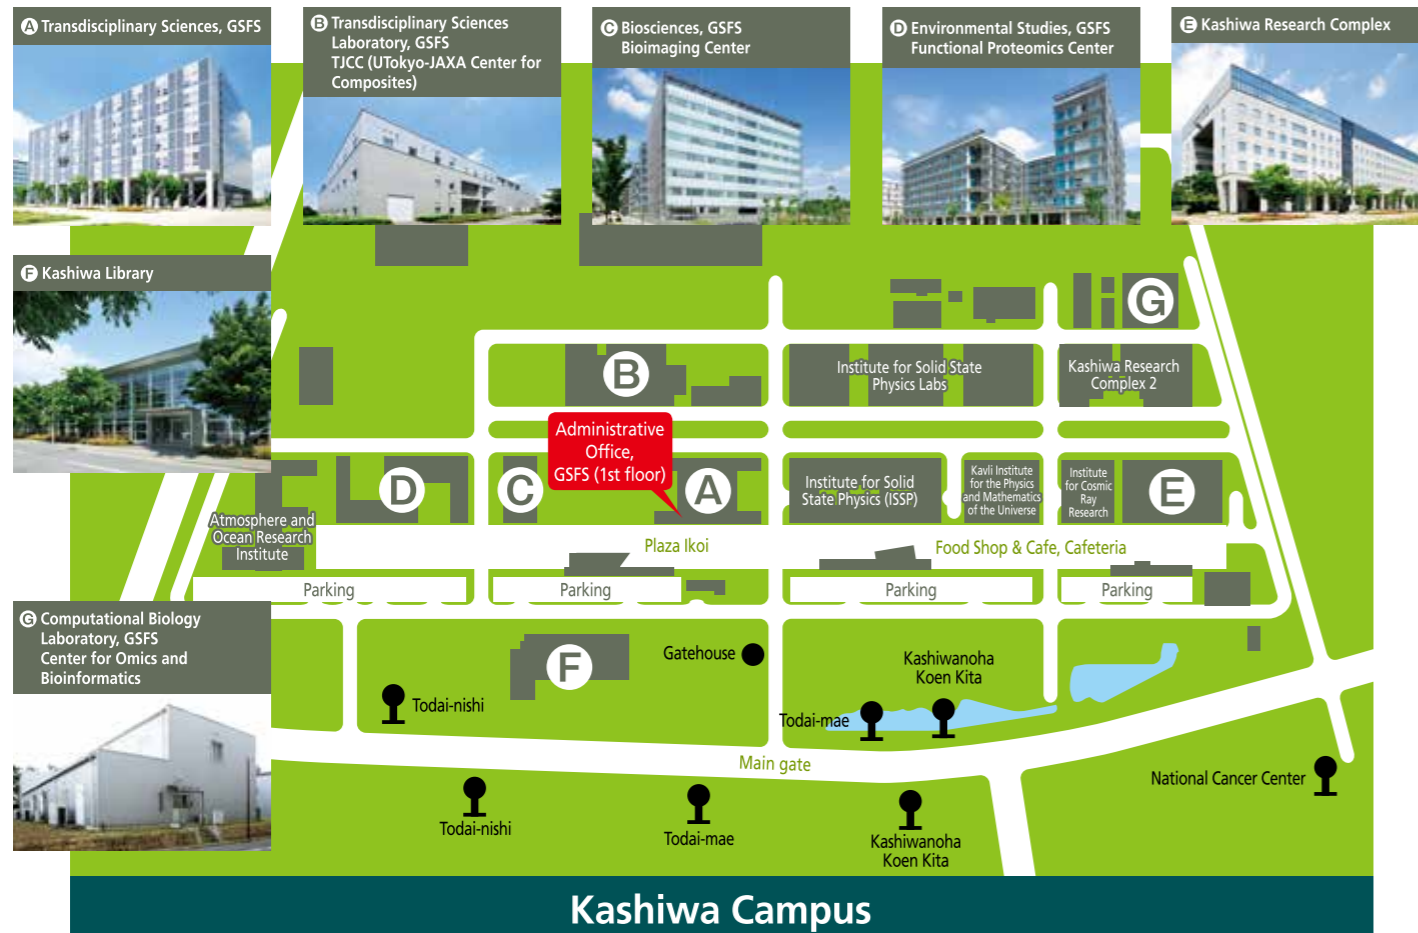

Kashiwa Campus Guide

ACCESS

From Kashiwa Interchange:

Exit the Joban Expressway's Kashiwa Interchange via the Chiba-bound exit and get on National Road 16. Travel 500 meters to the intersection named "Toyofuta Industrial Estate Entrance" and turn right. Kashiwa Campus is one kilometer from this intersection, on the right.

Tsukuba Express From Kashiwanoha Campus Station:

- Shuttle bus
 - Kashiwanoha Campus Station to Kashiwa Campus
- Regular bus lines (Tobu Bus stop no. 1 outside West Exit)
 - Nishi-Kashiwa 03, bound for East Exit of Nagareyama-Otakanomori Station
 - Nishi-Kashiwa 04, bound for East Exit of Edogawadai Station
 - Nishi-Kashiwa 10, bound for East Exit of Edogawadai Station
 Get off at the Todai-mae or Todai-nishi stop.
- Taxi
 - Approx. 5-minute ride from the West Exit of Kashiwanoha Campus Station

JR Joban Line / Tobu Noda Line From Kashiwa Station:

- Regular bus lines (Tobu Bus stop no. 2 outside West Exit)
 - Nishi-Kashiwa 01, bound for National Cancer Center (via Kashiwanoha Park)
 Get off at the Todai-nishi or Todai-mae stop.
- Taxi
 - Approx. 20-minute ride from the West Exit of Kashiwa Station